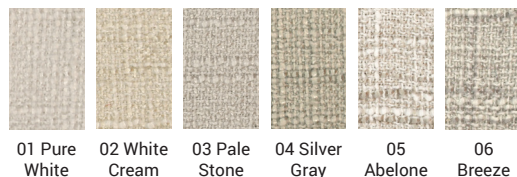

ALDECO

Future Healing

2021 Collection

Embrace this journey for
a Future Healing.

ALLURE

73%VI + 27%PL | 142/145 cm
728 g/ml | Martindale: 60.000 CC

BIO RECYCLED FR

Recycled Claim Standard 2.0
Made of Textile Wastes- Recycled | No Harmful Chemicals

DAYDREAMING WLB

60%PL + 40%LI
320 cm | 435 g/ml

CORDVELVET

100%PL | 295/297 cm

600 g/ml | Martindale: 16.000 CC

- 01 Bright White
- 02 Pearl Gray
- 03 Silver Gray
- 04 Black
- 05 White Cream
- 06 Dove Gray
- 07 Angora Gray
- 08 Shadow Gray
- 09 Dark Mirage Gray
- 10 Oyster Gray
- 11 Casual Greige
- 12 Aquarelle
- 13 Milkshake
- 14 Parchment Beige

- 01 Natural White
- 02 White Cream
- 03 Light Dove
- 04 Light Stone

RISE WLB

100%PL | 295/300 cm
543 gr/ml

01 Pure White 02 Light Silver 03 Slate Gray 04 Shadow Gray 05 Black 06 Dove Gray 07 Oyster Gray 08 Dark Olive Gray 09 Milkshake 10 Parchment Beige 11 Nomad Beige 12 Cloudy Rose 13 Pink Nude 14 Ash Rose