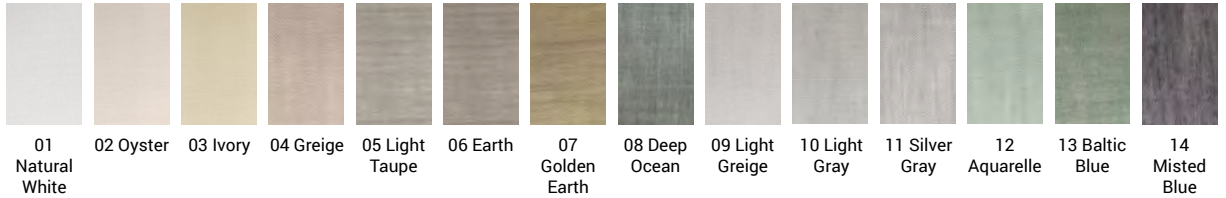

RECYCLE WLB

52% Recycled PL + 48% PL | 315 cm | 426 g/ml |
FR: BS 5867 PART 2 FR Treatment available in 100% standard polyester yarn.