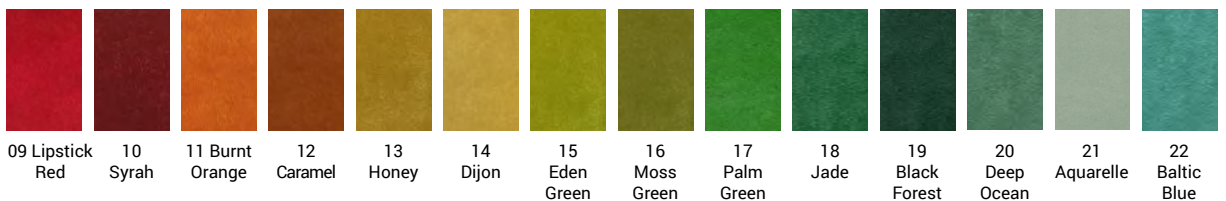

VELLANA / VELVALPACA

100% PL | 300 cm | 1230 g/ml | Martindale: 150.000 CC |
FR: BS5852 SOURCE 1 + CRIB 5 + EN1021 SOURCE 1&2 + IMO8 Treatment available in 140 cm.