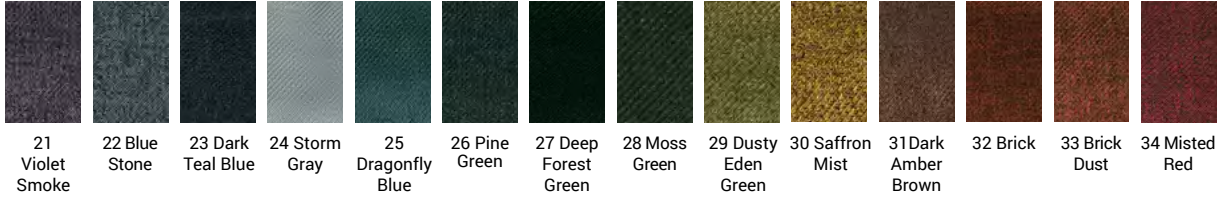

21 Violet Smoke 22 Blue Stone 23 Dark Teal Blue 24 Storm Gray 25 Dragonfly Blue 26 Pine Green 27 Deep Forest Green 28 Moss Green 29 Dusty Eden Green 30 Saffron Mist 31 Dark Amber Brown 32 Brick 33 Brick Dust 34 Misted Red

GEORGIAN EASY CLEAN

66% PC + 34% PL | 142/145 cm | 631 g/ml | MARTINDALE: 45 000 CC | EASY CLEAN DROP EASY